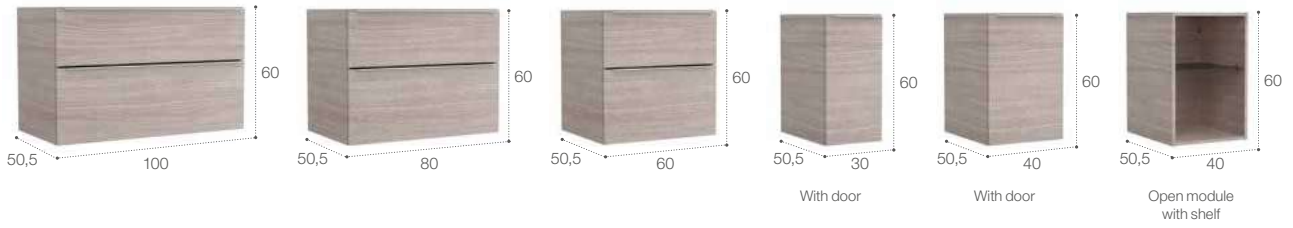

Choose and combine the modules

Choose the basin type

Vanity in Surfex®

Modo Square   Modo Soft

Modo Round   Beyond

Basin height 12 mm. Optional front with a height of 50 mm.
More information on these basins on P.83.

Over countertop or in countertop in Fineceramic®

Over countertop	In countertop	Finishes (basin)	
Inspira Round ø 370 mm and 500 mm	Inspira Round ø 370 mm and 550 mm		
Inspira Soft 370 and 500 mm	Inspira Soft 370 and 550 mm		
Inspira Square 370 and 500 mm	Inspira Square 370 and 550 mm		
Beyond 455 and 585 mm	Beyond 450 and 585 mm		

To be installed with Surfex® countertop in Jasper Sand finish