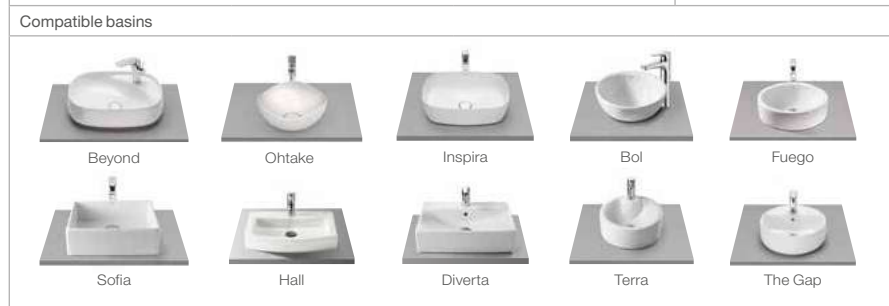

Dimensions in cm.

Suma

<p>Auxiliary unit</p> <p style="text-align: center;">A 80 60</p>								
<p>Finishes</p> <table style="width: 100%; text-align: center;"> <tr> <td></td> <td></td> <td></td> </tr> <tr> <td>gloss White</td> <td>Anthracite Grey</td> <td>(inside) Textile</td> </tr> </table>						gloss White	Anthracite Grey	(inside) Textile
gloss White	Anthracite Grey	(inside) Textile						

Dimensions in cm.

Savana countertop

Complements

Legs	
Stratum 	Inspira
The Gap 	Heima
Lander 	Prisma
Anima 	Debba
Victoria-N Victoria Basic 	Victoria-N Family Victoria Basic Family
Organizing boxes For all base units 	Towel rail for base unit Compatible with: The Gap, Prisma, Anima, Debba, Victoria-N and Victoria Basic
Set of two hooks Compatible with: The Gap, Prisma, Anima, Debba, Victoria-N, Victoria Basic and Mini 	