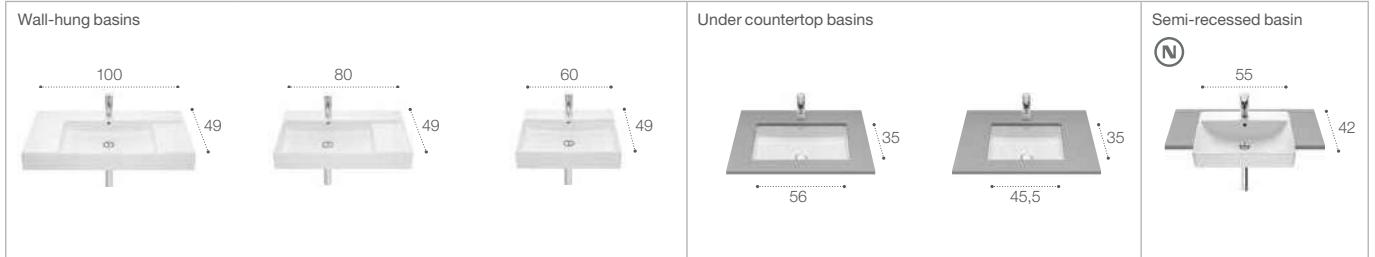

Inspira

SQUARE ▶

ROUND ▶

SOFT ▶

Complete your bathroom with furniture of the Inspira collection. (See P.72)

Finishes (Vitreous china)

Dimensions in cm.