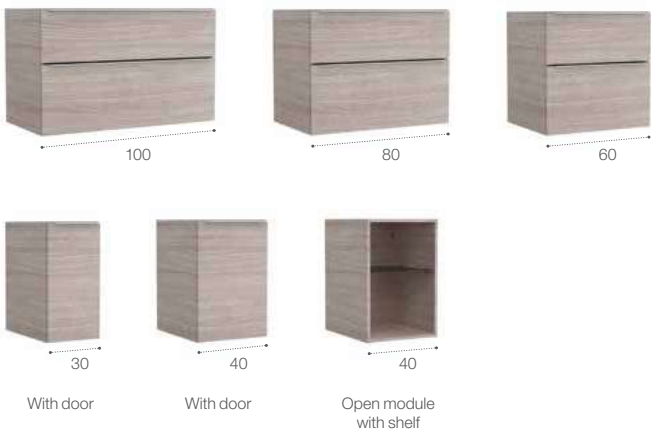

Configurable nature

Changing, experimenting, never taking anything for granted. And as good things can evolve to get even better, **Storia** is a configurable bathroom furniture unit with modules you can choose and combine to suit your needs.

Combine them as you wish