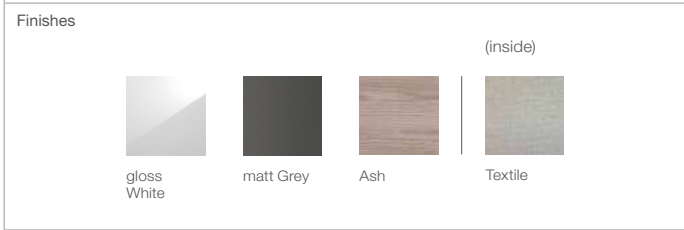

gloss White

textured City Oak

Nordic Ash

Arctic Grey

Anthracite Grey

(inside)

Textile

Heima