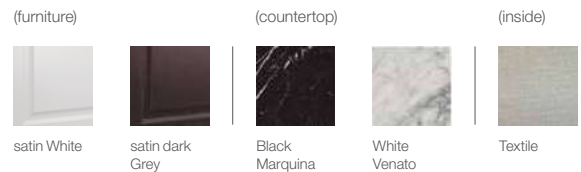

Stratum

- Built-in socket
- Bluetooth® speakers
- LED Interior lighting
- Space-saving trap
- Soft close

Carmen

- Space-saving trap
- Soft close

Finishes

Dimensions in cm. See available complements on P.81.

* Available in White and Black finishes. Dimensions in cm.