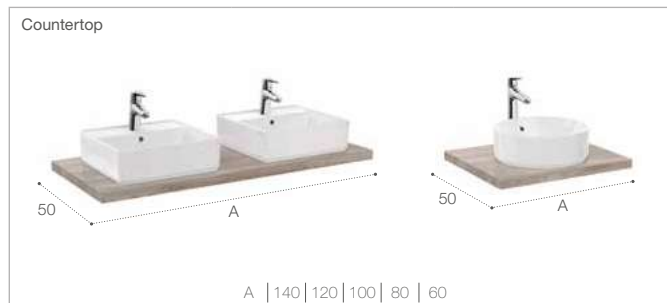

Dimensions in cm.

Savana countertop

Complements

Legs	
Stratum 	Inspira
The Gap 	Heima
Lander 	Prisma
Anima 	Debba
Victoria-N Victoria Basic 	Victoria-N Family Victoria Basic Family
Organizing boxes For all base units 	Towel rail for base unit Compatible with: The Gap, Prisma, Anima, Debba, Victoria-N and Victoria Basic
Set of two hooks Compatible with: The Gap, Prisma, Anima, Debba, Victoria-N, Victoria Basic and Mini 	