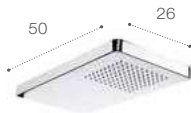

Puzzle

Dimensions in mm.

Stella

Wall arm

Dimensions in mm.