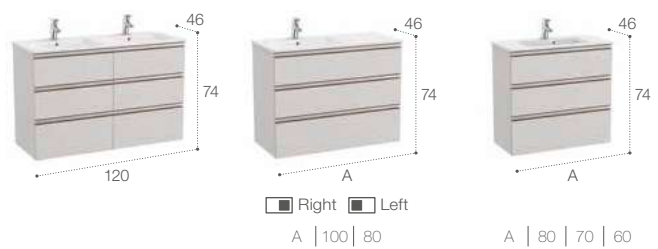

Unik compact (base unit and basin)

Base unit for over countertop basin

Column unit

Basins compatible with base units

The Gap Round 60/39 with/without shelf

The Gap Square 60/39 with/without shelf

Finishes (furniture)