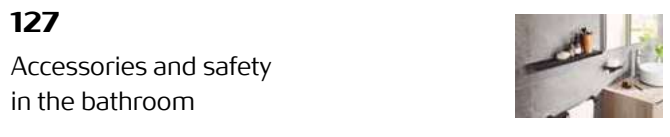

8
In-Wash® with In-Tank

12
Rimless technology
by Roca

16
Senceramic®

20
Everlux and Cold Start

Roca Sanitario, S.A. Av. Diagonal, 513 / 08029 Barcelona - Spain

As part of its product development policy, Roca reserves the right to modify at any time and without prior notice, any of the models and elements described in this document; Roca therefore does not guarantee the availability of those products nor does it ensure that the specifications, colors, shapes and other reproduced features are identical to the real ones. The displayed settings are merely decorative, and no technical requirements have been taken into consideration while composing them. Total or partial reproduction of the content of this publication without Roca's express authorization is prohibited.