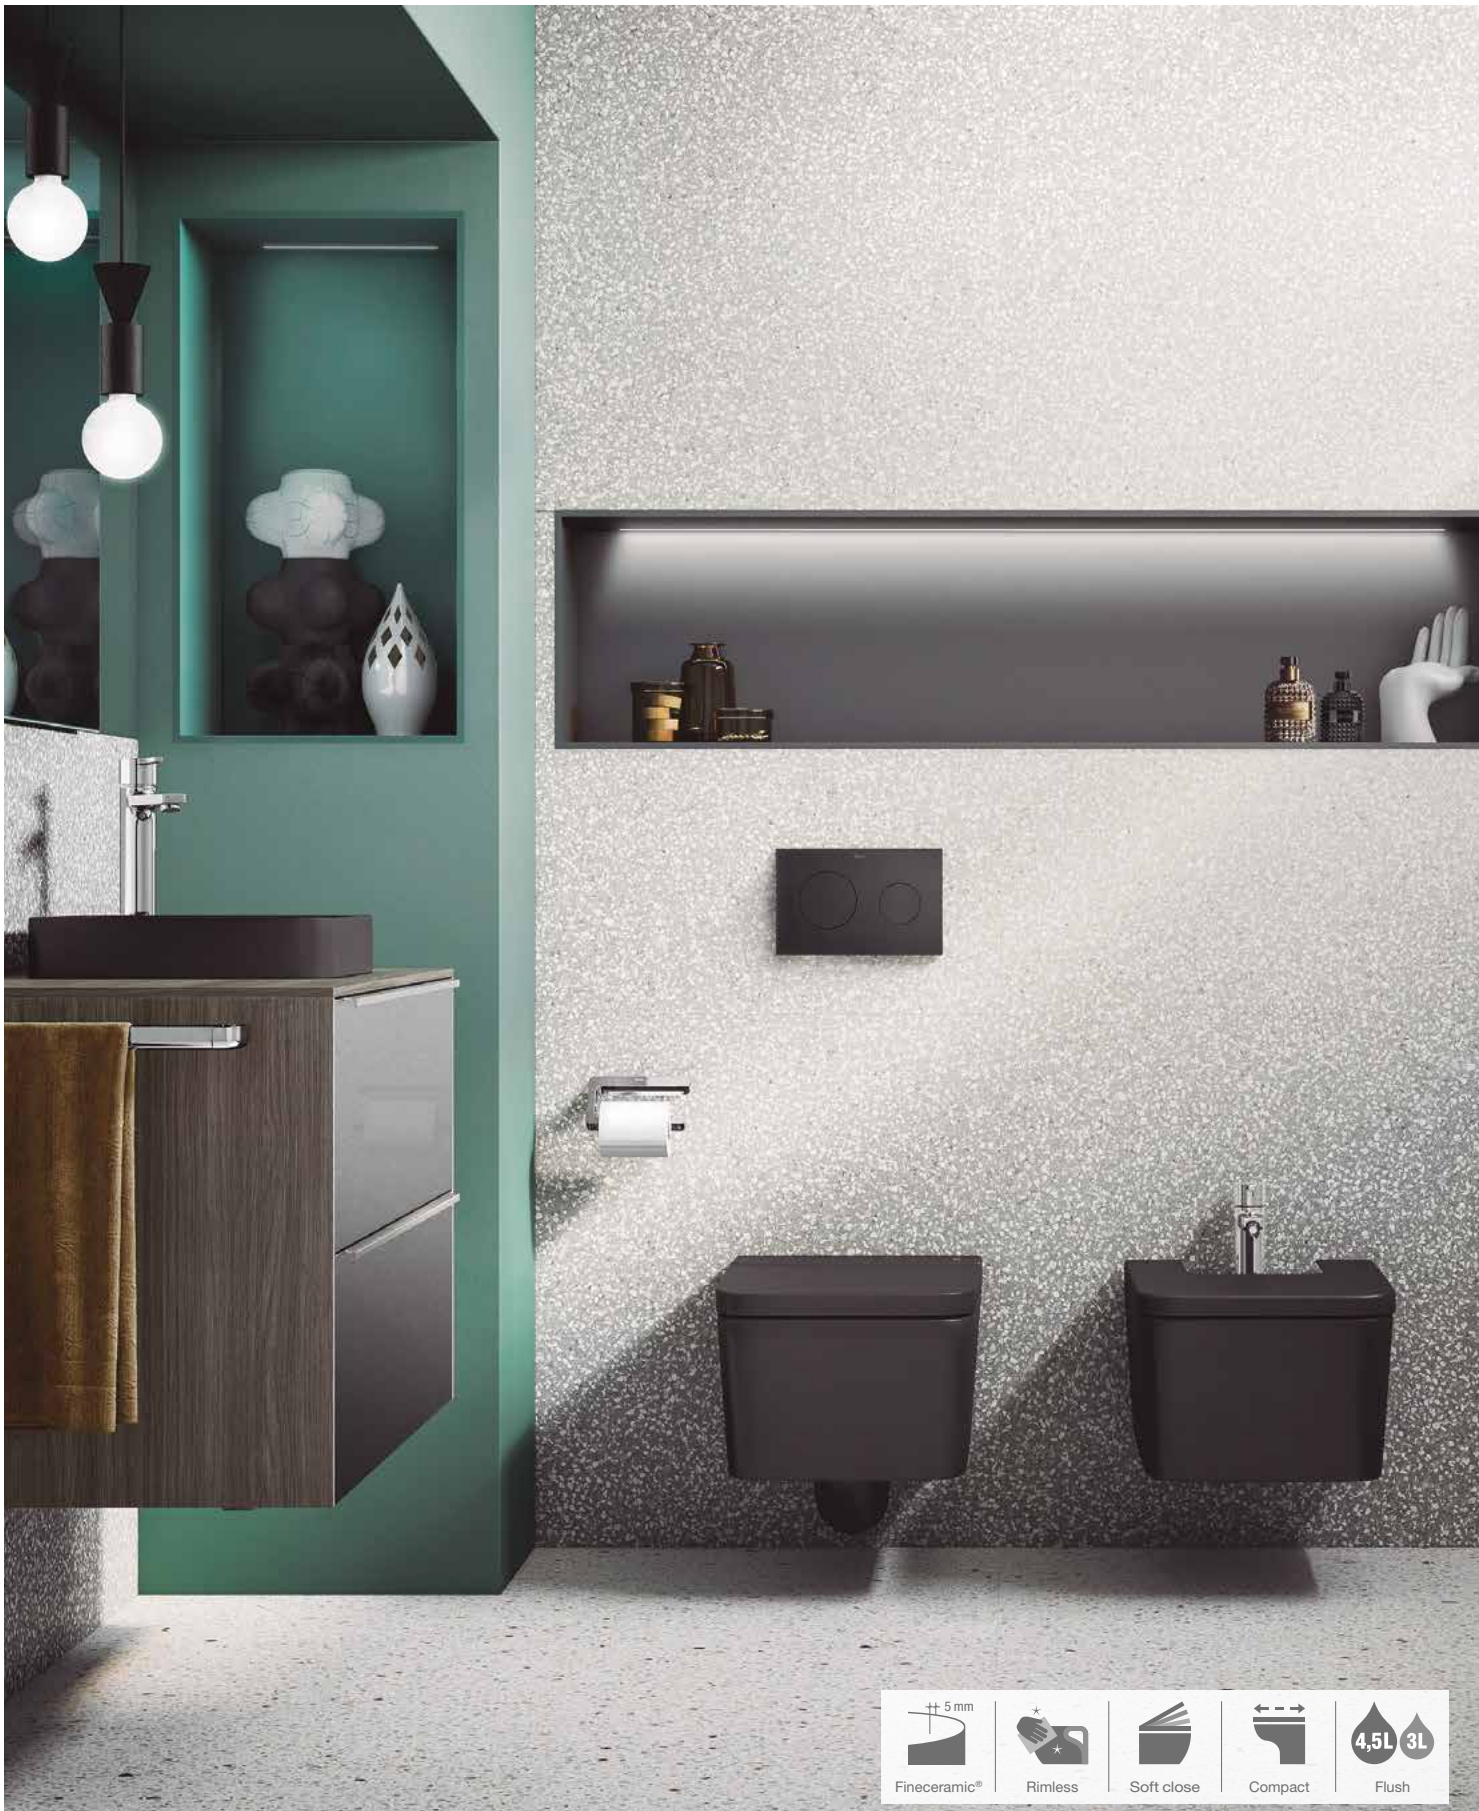

5 mm Fineceramic®	 Rimless	 Soft close	 Compact	 4,5L 3L Flush