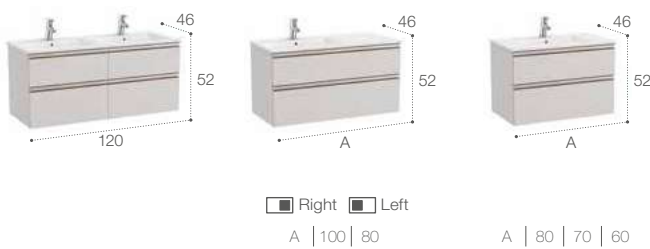

Unik compact (base unit and basin)

Base unit for over countertop basin