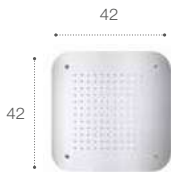

Puzzle

Wall-mounted stainless steel shower-head

Wall-mounted stainless steel shower-head with waterfall

Built-in stainless steel shower-head

Dimensions in mm.

Stella

ø 100
1 function

ø 100
3 functions