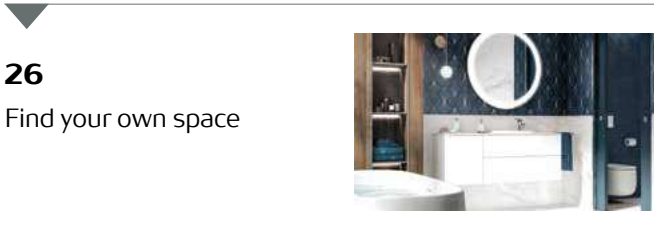

8
In-Wash® with In-Tank

12
Rimless technology
by Roca

16
Senceramic®

20
Everlux and Cold Start

Roca Sanitario, S.A. Av. Diagonal, 513 / 08029 Barcelona - Spain

As part of its product development policy, Roca reserves the right to modify at any time and without prior notice, any of the models and elements described in this document; Roca therefore does not guarantee the availability of those products nor does it ensure that the specifications, colors, shapes and other reproduced features are identical to the real ones. The displayed settings are merely decorative, and no technical requirements have been taken into consideration while composing them. Total or partial reproduction of the content of this publication without Roca's express authorization is prohibited.