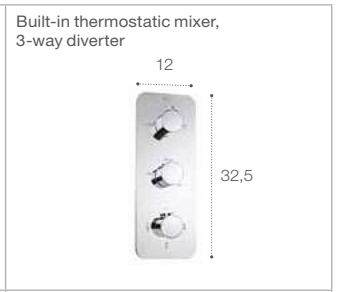

Dimensions in cm.