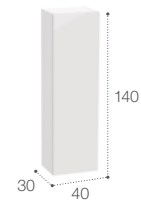

Column unit with interior mirror