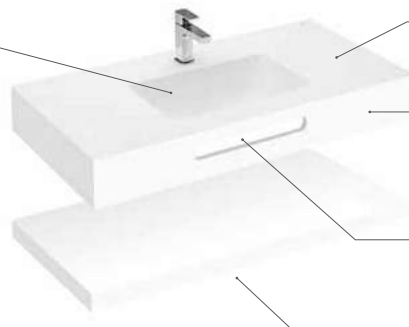

* Available from 2nd half of 2020. Dimensions in cm.

Custom-made basins

Modo Round	Modo Soft	Modo Square	Beyond
			

Elements to be configured

Sink

Modo Round \varnothing 370 mm
 Modo Soft 450 and 550 mm
 Modo Square 450 and 550 mm
 Beyond 500 mm

Possibility of up to 4 sinks in one single countertop

Different options for taphole, waste and overflow

Countertop

Available in a width of 450 and 500 mm

Optional front edge

Without front, the height of the countertop is 12 mm
 With front, 50 or 125 mm