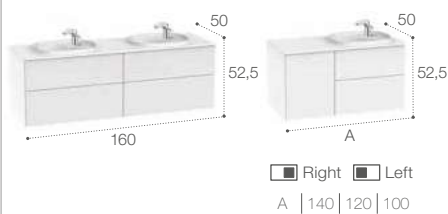

Unik (base unit and basin) for basins in Surfex®

■ Right ■ Left
A | 140 | 120 | 100