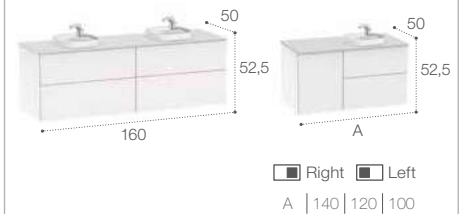

Unik (base unit and basin) for basins in Surfex®

■ Right ■ Left
A | 140 | 120 | 100

Base unit for over countertop basins

■ Right ■ Left
A | 140 | 120 | 100

Base unit for in countertop basins

■ Right ■ Left
A | 140 | 120 | 100