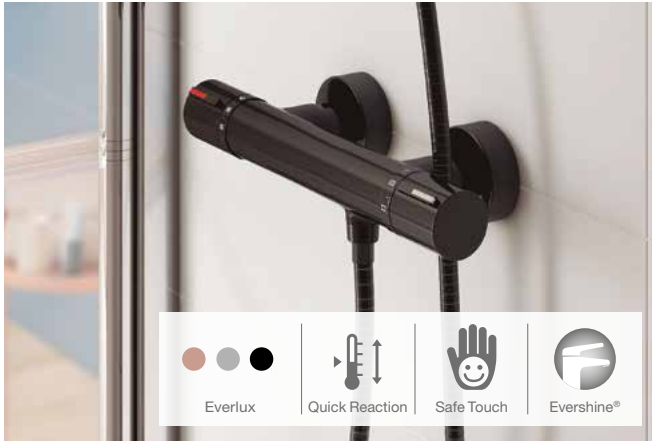

T-1000 Round

T-500

Wall-mounted thermostatic bath-shower mixer 31,5 ● ●	Wall-mounted thermostatic shower mixer 31,5 ● ●
Built-in thermostatic bath-shower mixer ø16 ● ●	Built-in thermostatic shower mixer ø16 ● ●

Wall-mounted thermostatic bath-shower mixer 31,5	Wall-mounted thermostatic shower mixer 31,5
Built-in thermostatic bath-shower mixer ø16	Built-in thermostatic shower mixer ø16

● ● Also available in Titanium Black, Brushed Titanium Black and Rose Gold.
Dimensions in cm.

Dimensions in cm.