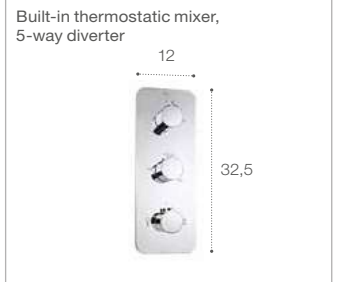

Dimensions in cm.