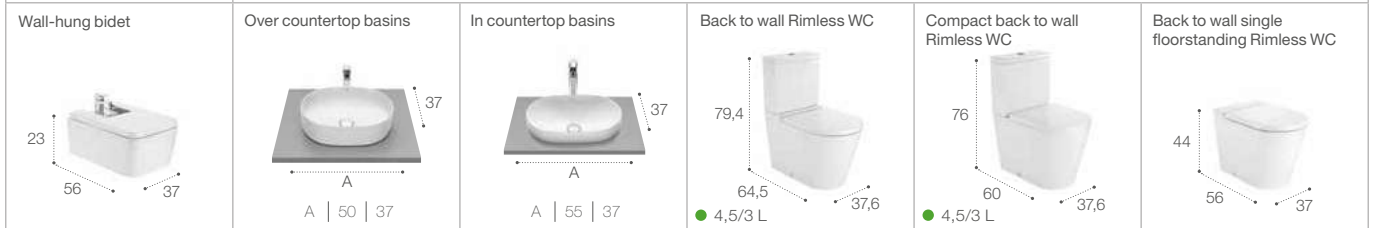

Beyond

<p>Totem basin</p>	<p>Wall-hung basin</p>	<p>Surfex® custom-made wall-hung basins</p> <p>More information about custom-made basins in P.83.</p>	
<p>Over countertop basins</p>		<p>In countertop basins</p>	
<p>Back to wall Rimless WC</p> <p>● 4,5/3 L</p>	<p>Back to wall single floorstanding Rimless WC</p>	<p>Wall-hung Rimless WC</p>	<p>Back to wall bidet</p>
<p>Wall-hung bidet</p>	<p>Surfex® One-piece baths</p>		
<p>Complete your bathroom with the furniture of the Beyond collection. (See P.70)</p>			
<p>Finishes (Vitreous china)</p> <p>White matt White Beige Coffee Pearl Onyx</p>			

Dimensions in cm.

 5 mm Fineceramic®	 Rimless	 Soft close	 Compact	 4,5L 3L Flush
---	--	---	--	---

Inspira

SQUARE ▶

ROUND ▶

SOFT ▶

Complete your bathroom with furniture of the Inspira collection. (See P.72)

Finishes (Vitreous china)

Dimensions in cm.

Meridian

<p>Wall-hung / pedestal / semipedestal basins</p> <p>A 100 85 70</p> <p>A 65 60 55 50 45 B 46 46 46 46 42</p>	<p>Compact wall-hung / semipedestal basins</p> <p>A 60 55 35</p>	<p>Compact wall-hung basin</p>	
<p>Corner wall-hung basin</p>	<p>In countertop basin</p>	<p>In-Tank</p> <p>● 4,5/3 L</p>	<p>Wall-hung In-Tank</p> <p>● 4,5/3 L</p>
<p>WC</p> <p>● 4,5/3 L</p>	<p>Compact back to wall Rimless WC</p> <p>● 4,5/3 L</p>	<p>Compact back to wall WC</p> <p>● 4,5/3 L</p>	<p>Comfort height back to wall WC</p> <p>● 4,5/3 L</p>
<p>Compact back to wall single floorstanding Rimless WC</p>	<p>Compact back to wall single floorstanding WC</p>	<p>Wall-hung Rimless WC</p>	<p>Wall-hung WC</p>
<p>Compact wall-hung WC</p>	<p>Bidet</p>	<p>Compact back to wall bidet</p>	<p>Wall-hung bidet</p>
<p>Wall-hung bidet with hidden fixations</p>	<p>Compact wall-hung bidet</p>		