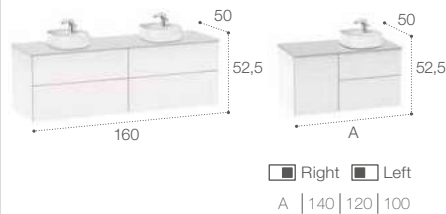

Base unit for over countertop basins

■ Right ■ Left
A | 140 | 120 | 100