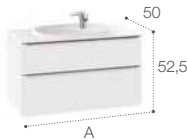

A | 100 | 80 | 60