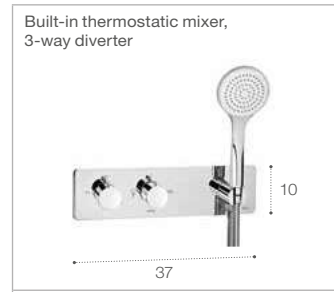

Dimensions in cm.