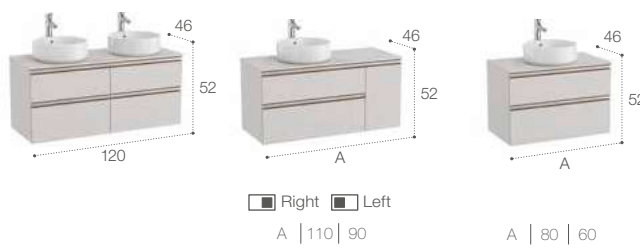

Unik compact (base unit and basin)

Base unit for over countertop basin

Column unit

Basins compatible with base units

The Gap Round 60/39 with/without shelf

The Gap Square 60/39 with/without shelf

Finishes (furniture)