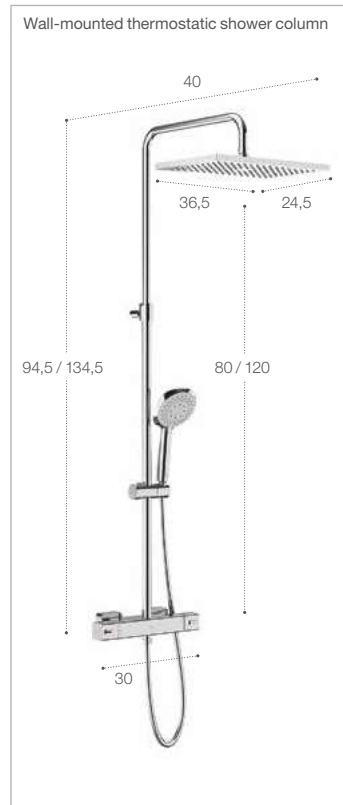

Dimensions in cm.